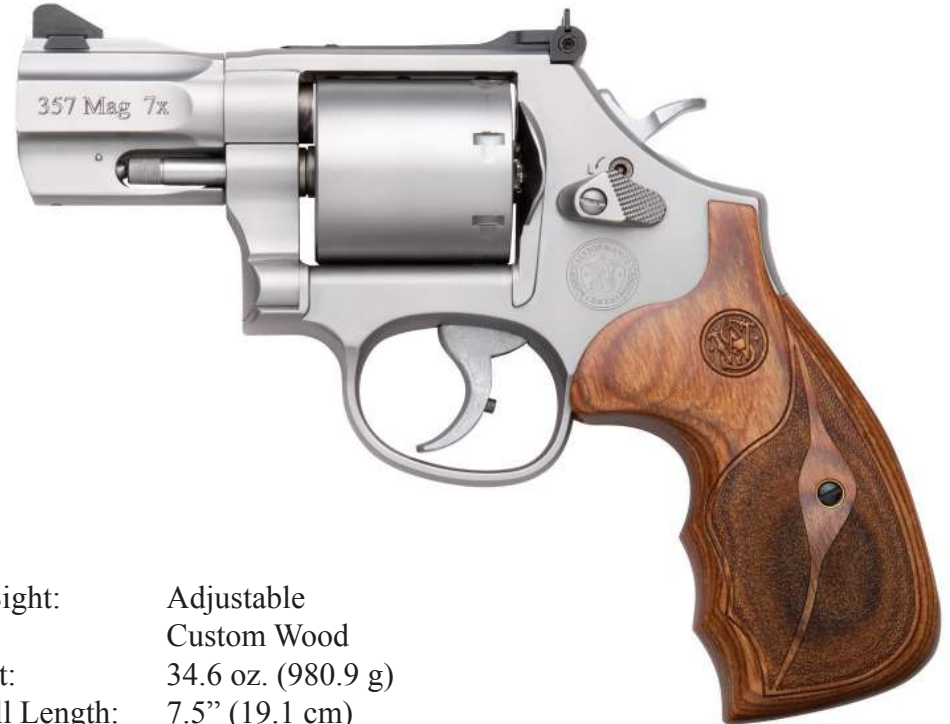

**Performance
Center**
by **Smith & Wesson®**

MODEL 686

.357 MAGNUM • 7-SHOT • 2-1/2" BARREL

www.smith-wesson.com/pc

SPECIFICATIONS

MODEL: 686
SKU: 170346
Caliber: .357 Magnum/
.38 S&W Special
Capacity: 7 Rounds
Action: Single/Double Action
Barrel Length: 2.5" (6.4 cm)
Front Sight: Red Ramp

Rear Sight: Adjustable
Grip: Custom Wood
Weight: 34.6 oz. (980.9 g)
Overall Length: 7.5" (19.1 cm)
Frame Material: Stainless Steel
Cylinder Material: Stainless Steel
Finish: Glass Bead
UPC Code: 022188703467

Other Features:

- Unfluted Cylinder
- Chrome Trigger with Stop
- Cylinder Cut for Moonclips
- Chrome Teardrop Hammer
- Precision Crowned Barrel
- PC Tuned Action

**Performance
Center**
by **Smith & Wesson®**