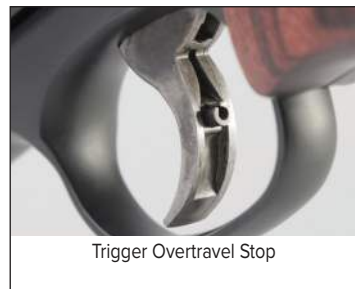

FEATURES

- PowerPort[™] vented barrel for recoil management.
- 2-1/2" barrel.
- Tritium front night sight.
- Adjustable black blade rear sight.
- Trigger overtravel stop.
- Performance Center[®] tuned action for a smooth double-action and light single-action trigger pull.

PowerPort[™] Vented Barrel

Tritium Front Night Sight

Trigger Overtravel Stop

SMITH-WESSON.COM

REV04212021